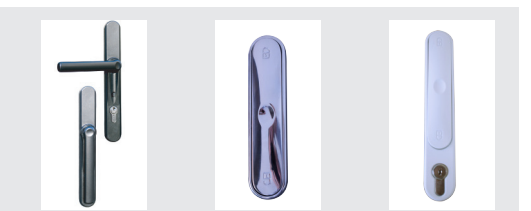

windows

casement window handle

monkey tail handle

pear drop handle

tilt and turn window handle

monkey tail peg stay

pear drop peg stay

entrance doors

lever/pad handle

lever/lever handle

Coastline SS handle

Lock Lock security handle

Pull bars

sliding doors

P handle with cylinder

P handle no cylinder

D handle with cylinder

D handle no cylinder

bifold doors

Securifold folding handle

T handle

T locking handle

colours of the rainbow

Whether it's totally contemporary or classically styled, we have a large spectrum of colours to suit.