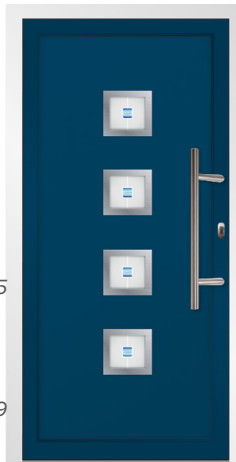

Lurisia 4

Pigeon Blue (RAL 5014) door and white frame.

Manali 6

Standard White door and frame.

Pop Art Blue

Fusion 01 Fusion 05

Fusion 13 Fusion 29

Meribel 4