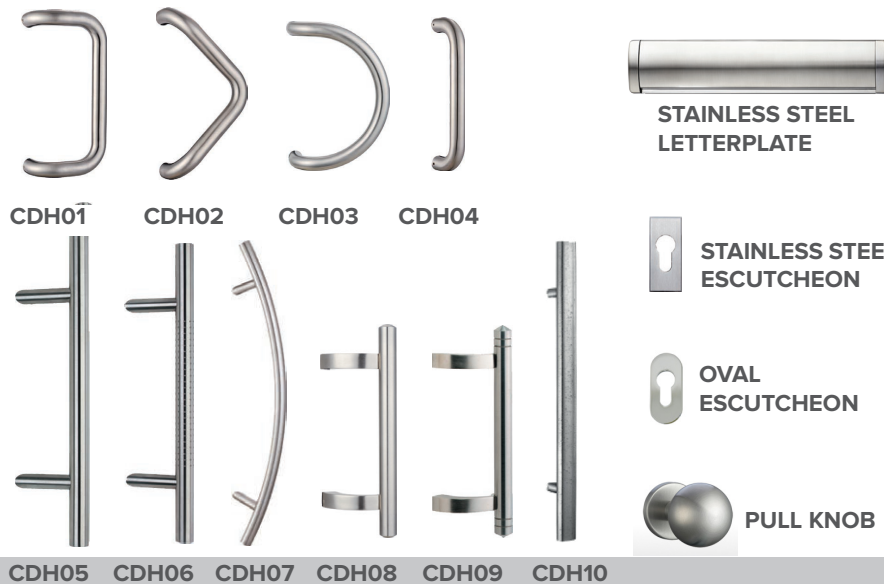

Backing Glass

A range of toughened Pilkington backing glass textures are available to choose from when specifying glass for your door.

Door Furniture

The contemporary aluminium door collection comes with a range of pull and bar handles.