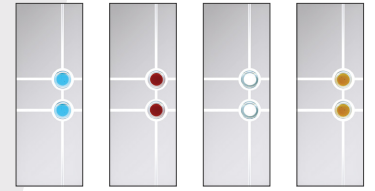

Fusion 48 Clear on Clear

Sandblasted glass with 60mm Fusion 42 Red on Clear Tiles

Neoslope 3

Iron Grey (RAL 7011) door and white frame.
Shown with sandblasted glass glazing panels.

Peca 3

Standard White door and frame.
Shown with sandblasted glass glazing panels.

Lemon Yellow (RAL 1012)

Red Orange (RAL 2001)

Brown Red (RAL 3011)

Summit 6

Standard White door and frame.

Tavascan 2

Silver Grey (RAL 7001) door and frame.
Sandblasted glass with Tondo Rosso 60mm
Fusion tiles and stainless steel trims.