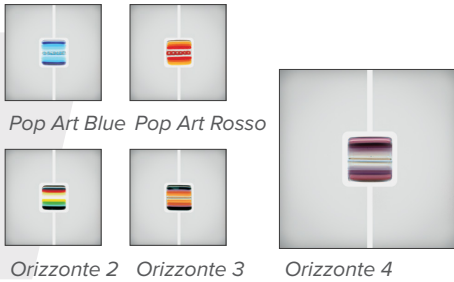

Bormio 3

Pigeon Blue (RAL 5014) door and frame.

Shown with sandblasted Ellie glass and stainless steel trims.

Polar Black

Polar Blue

Polar Red

Polar Green

Sandblasted Timor

Carona 2

Platinum Grey (RAL 7036) door and frame.

Shown here with stainless steel glazing trims.

Chamonix 3

Silver Grey (RAL 7001) frame and door with full length sandblasted glass side panels.

Pop Art Blue Fusion tiles in the door glass.

Igman

Platinum Grey (RAL 7036) door and white frame.

Javornick 3

Standard Black door and white frame.
Shown with Orizzonte 3 Fusion Glass and stainless steel glazing trims.

Pop Art Blue Pop Art Rosso

Orizzonte 2 Orizzonte 3 Orizzonte 4

Standard Door Colours

Surface Colours

Alternatively you can select from a variety of RAL colours