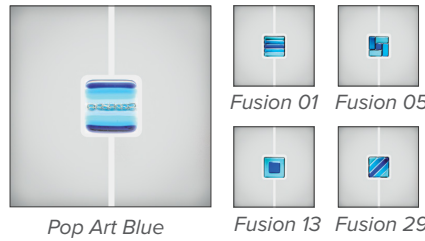

Pop Art Blue

Fusion 01 Fusion 05

Fusion 13 Fusion 29