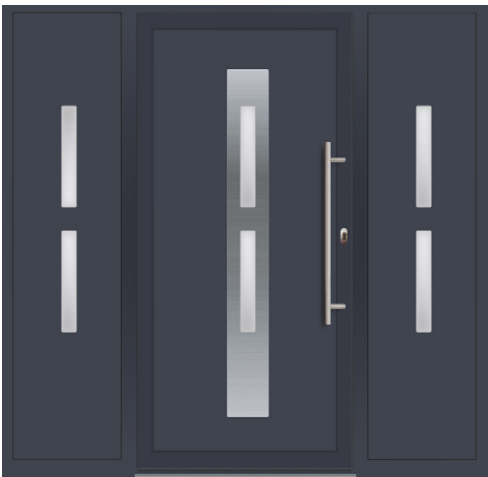

Valnord 2

Graphite Grey (RAL
7024) frame, door
and side panel infills.
Shown with stainless
steel trim.

Verbier 3

Standard Black door and white frame.
Shown with stainless steel glazing trims.

Veysonnez 3