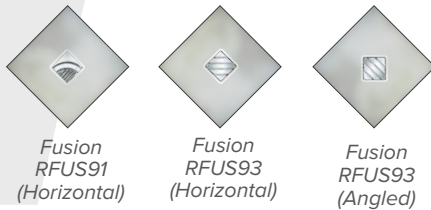

Fusion RFUS91 (Horizontal)

Fusion RFUS93 (Horizontal)

Fusion RFUS93 (Angled)