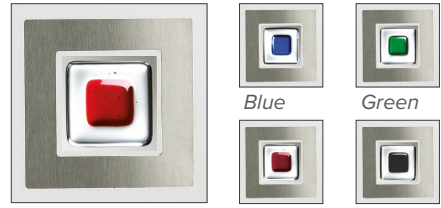

CONTEMPORARY

Aluminium Door Collection

Alberg 1

Silver Grey (RAL 7001) with Tahoe Fusion tile glass.

Shown with stainless steel glazing trim.

Sandblasted Tahoe Fusion tiles available with either Red, Green, Purple or Black bevels.

Tahoe Red

Blue

Green

Purple

Black

Finishing Trims

Stainless steel glass surround trims are available on most door designs and can be added to the inside and outside door panel faces, accentuating the glass and door design with a crisp, clean and contemporary finish.