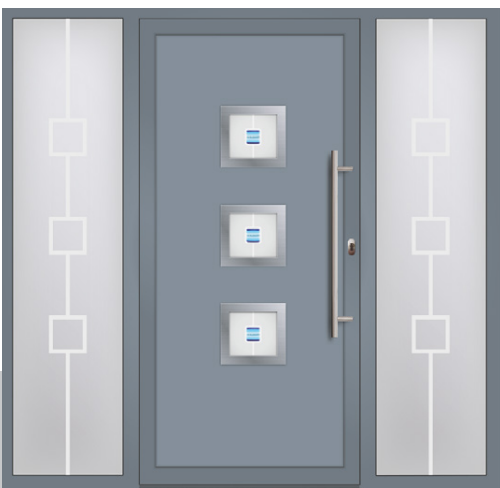

Chamonix 3

Silver Grey (RAL 7001) frame and door with full length sandblasted glass side panels.

Pop Art Blue Fusion tiles in the door glass.